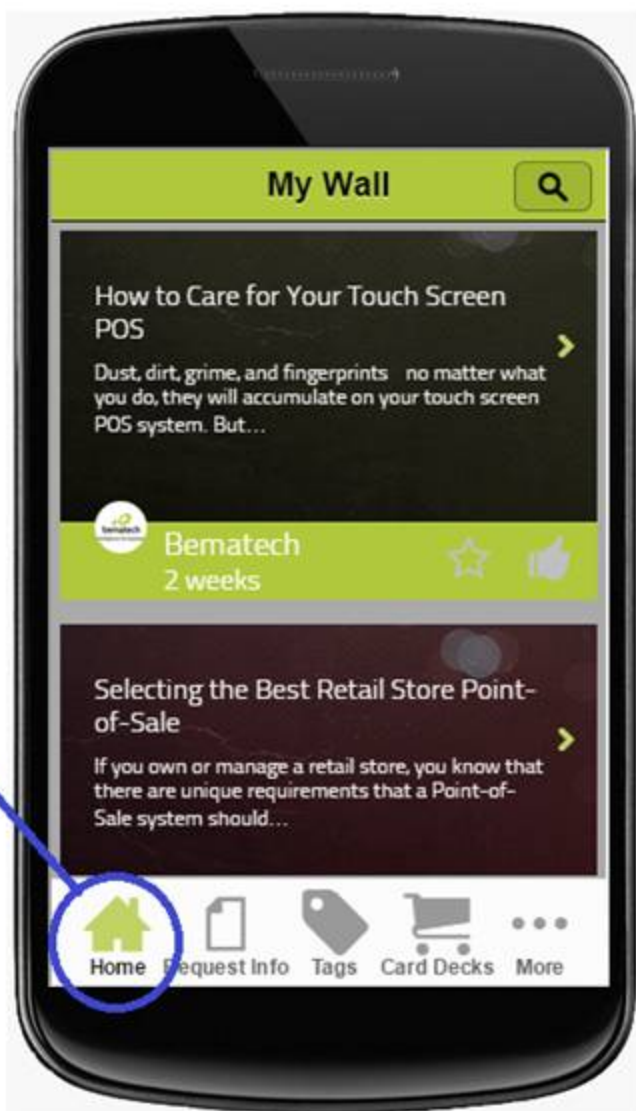

Welcome to the Bematech App!

Here's what you get!

- Special promotions and spiffs
- Advanced access to product news and upcoming product launches
- Webinar and event details
- Sales success stories
- Product spec sheets
- Mobile news wall filled with industry insight
- Resource center

Home – My Wall

Tap the HOME icon to be taken to your wall which will show you the most recent posts from Bematech including: blogs, product spec sheets, events and industry news.

Request Info

Give us feedback

Need help buying a specific product?

Need to talk to a professional?

Have a question about pricing?

The image shows a smartphone screen with a form titled "Request Info" under a "Request" header. The form has four input fields: "First Name*", "Last Name*", "Company Name*", and "Describe Yourself". At the bottom of the screen is a navigation bar with icons for "Home", "Request Info", "Tags", "Card Decks", and "More". A blue circle highlights the "Request Info" icon, with a blue line pointing to the text below.