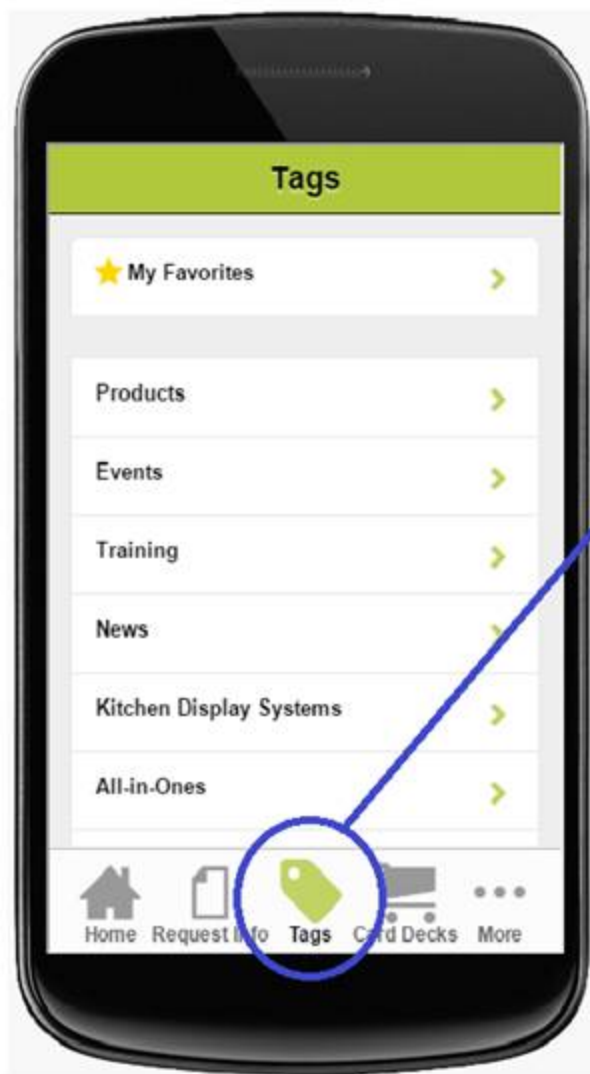

Home – My Wall

Tap the HOME icon to be taken to your wall which will show you the most recent posts from Bematech including: blogs, product spec sheets, events and industry news.

Request Info

Give us feedback

Need help buying a specific product?

Need to talk to a professional?

Have a question about pricing?

The image shows a smartphone screen with a form titled "Request Info" under a "Request" header. The form has four input fields: "First Name*", "Last Name*", "Company Name*", and "Describe Yourself". At the bottom of the screen is a navigation bar with icons for "Home", "Request Info", "Tags", "Card Decks", and "More". A blue circle highlights the "Request Info" icon, with a blue line pointing to the text below.

Tap the REQUEST INFO icon and drop us a line.

Tags

Search by using the TAGS icon

Tap the TAGS icon to sort by: products, upcoming events, trending news and more.

Card Decks

Tap the **CARD DECKS** icon to immediately gain access to specific product information. These decks also link to full PDF spec sheets.