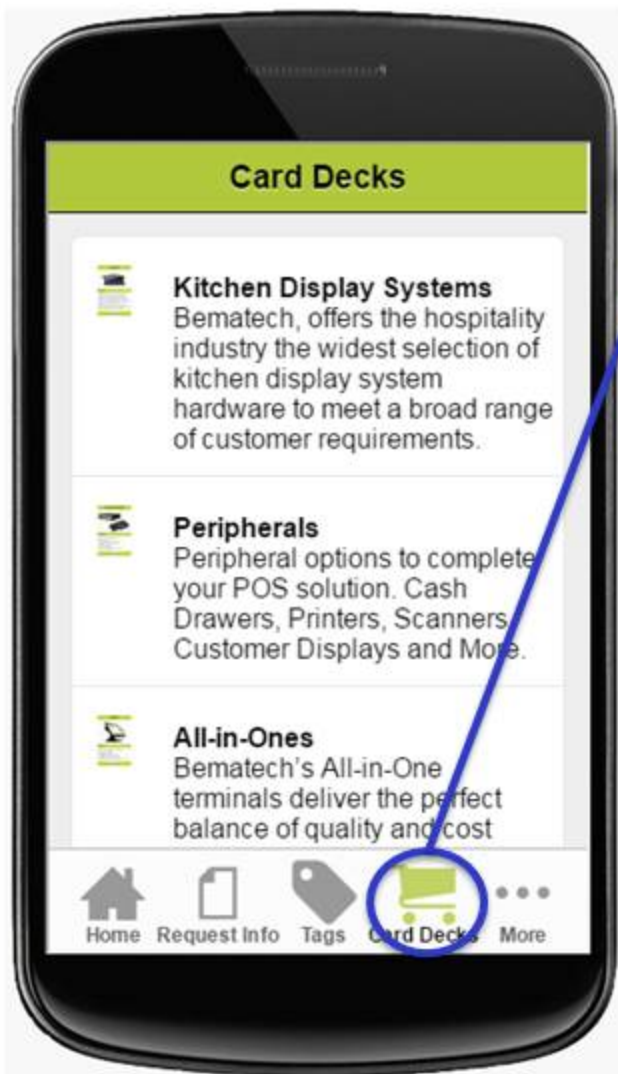

Home – My Wall

Tap the HOME icon to be taken to your wall which will show you the most recent posts from Bematech including: blogs, product spec sheets, events and industry news.

Request Info

Give us feedback

Need help buying a specific product?

Need to talk to a professional?

Have a question about pricing?

The image shows a smartphone screen with a form titled "Request Info" under a "Request" header. The form has four input fields: "First Name*", "Last Name*", "Company Name*", and "Describe Yourself". At the bottom of the screen is a navigation bar with icons for "Home", "Request Info", "Tags", "Card Decks", and "More". A blue circle highlights the "Request Info" icon, with a blue line pointing to the text below.

Tap the REQUEST INFO icon and drop us a line.

Tags

Search by using the TAGS icon

Tap the TAGS icon to sort by: products, upcoming events, trending news and more.

Card Decks

Tap the **CARD DECKS** icon to immediately gain access to specific product information. These decks also link to full PDF spec sheets.

It's like having our whole catalog in your pocket conveniently formatted and always up to date!

More

Tap MORE to learn about upcoming industry events and connect with us on our social media channels

Enjoy!