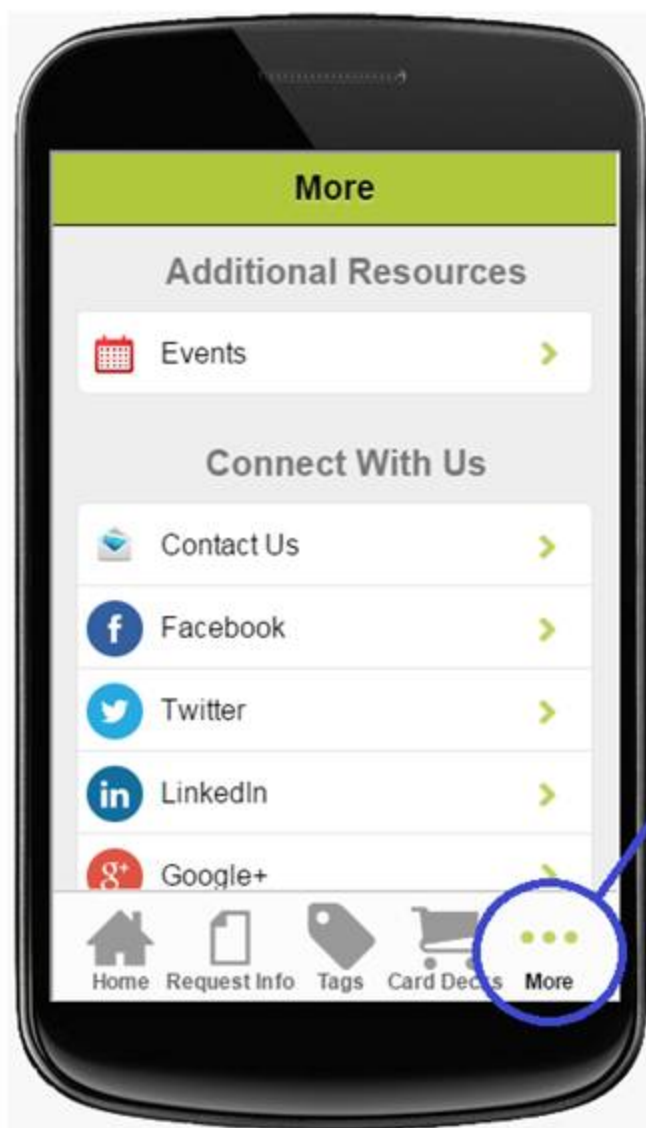

Home – My Wall

Tap the HOME icon to be taken to your wall which will show you the most recent posts from Bematech including: blogs, product spec sheets, events and industry news.

Request Info

Give us feedback

Need help buying a specific product?

Need to talk to a professional?

Have a question about pricing?

The image shows a smartphone screen with a form titled "Request Info" under a "Request" header. The form has four input fields: "First Name*", "Last Name*", "Company Name*", and "Describe Yourself". At the bottom of the screen is a navigation bar with icons for "Home", "Request Info", "Tags", "Card Decks", and "More". A blue circle highlights the "Request Info" icon, with a blue line pointing to the text below.

Tap the REQUEST INFO icon and drop us a line.

Tags

Search by using the TAGS icon

Tap the TAGS icon to sort by: products, upcoming events, trending news and more.

Card Decks

Tap the **CARD DECKS** icon to immediately gain access to specific product information. These decks also link to full PDF spec sheets.

It's like having our whole catalog in your pocket conveniently formatted and always up to date!

More

Tap MORE to learn about upcoming industry events and connect with us on our social media channels

Enjoy!